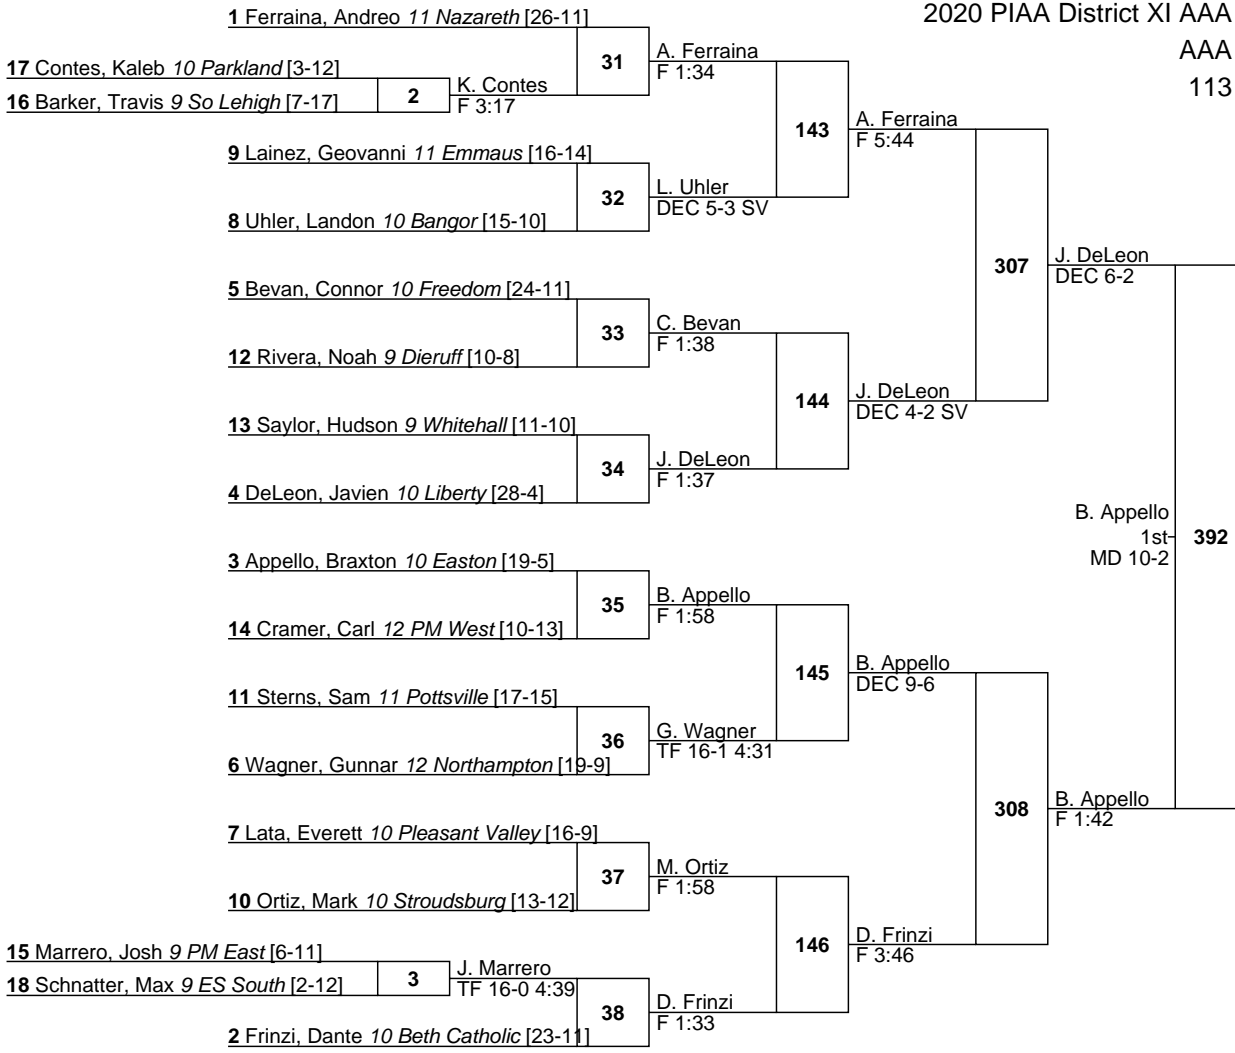

1 Bunting, Charlie 9 Nazareth [38-5]		23		T. Kasak DEC 11-5	135	T. Kasak F 3:18	303	T. Kasak F 1:33	389
17 Ruiz, Thomas 10 ES South [2-16]	1	T. Kasak F 0:34							
9 Albanese, Marco 9 Emmaus [19-11]		24		M. Albanese F 5:32	136	J. Jasionowicz DEC 6-2	304	C. Horvath DEC 3-2	387
8 Griffith, Josh 10 Pleasant Valley [18-8]									
5 Jimenez, Wilfred 12 Whitehall [19-8]		25		W. Jimenez MD 12-2	137	C. Horvath DEC 4-3	305	C. Wagner 3rd F 2:31	388
12 Hollar, Mikey 9 PM East [14-12]									
13 Silberman, Tommy 12 Wm Allen [8-16]		26		J. Jasionowicz F 1:01	138	D. Monger DEC 14-9	306	D. Monger F 1:50	390
4 Jasionowicz, Josh 11 Stroudsburg [21-9]									
3 Horvath, Christian 9 Freedom [29-4]		27		C. Horvath TF 16-0 1:59	139	D. Monger F 1:20	307	C. Wagner 3rd F 2:11	391
14 Villanueva, Alex 9 Dieruff [8-15]									
11 Ciampittiello, Aaron 9 Parkland [8-4]		28		C. Wagner MD 11-2	140	J. Jasionowicz MD 10-2	308	C. Wagner 3rd F 2:31	392
6 Wagner, Carson 9 Northampton [23-12]									
7 Monger, Dalton 9 Pottsville [24-10]		29		D. Monger F 1:20	141	J. Jasionowicz MD 10-2	309	C. Wagner 3rd F 2:31	393
10 Seefeldt, Colin 9 Blue Mt [24-12]									
15 Reese, Alex 10 PM West [5-16]		30		C. Werner F 0:44	142	D. Monger F 1:50	310	C. Wagner 3rd F 2:31	394
2 Werner, Connor 11 Liberty [25-9]									

L23 C. Bunting	L24 J. Griffith	L25 M. Hollar	L26 T. Silberman	L27 A. Villanueva	L28 A. Ciampittiello	L29 C. Seefeldt	L30 A. Reese
139	140	141	142	143	144	145	146
C. Bunting DEC 10-4	C. Werner DEF 2:27	M. Hollar F 2:00	C. Wagner MD 10-1	A. Ciampittiello F 1:36	W. Jimenez FOR	C. Seefeldt L136	M. Albanese DEC 7-2
C. Werner	C. Wagner	C. Wagner	J. Jasionowicz	C. Wagner	W. Jimenez	W. Jimenez	M. Albanese
305	306	307	308	309	310	311	312
C. Wagner F 2:11	J. Jasionowicz MD 10-2	C. Wagner MD 10-2	C. Wagner 3rd F 2:31	C. Wagner 3rd F 2:31	W. Jimenez DEC 6-0	D. Monger F 1:50	D. Monger F 1:50
359	360	361	362	363	364	365	366
J. Jasionowicz	D. Monger	D. Monger	D. Monger	D. Monger	D. Monger	D. Monger	D. Monger

L359 J. Jasionowicz MD 10-2	L360 W. Jimenez F 1:50
388	389
J. Jasionowicz 5th MD 12-2	W. Jimenez MD 12-2