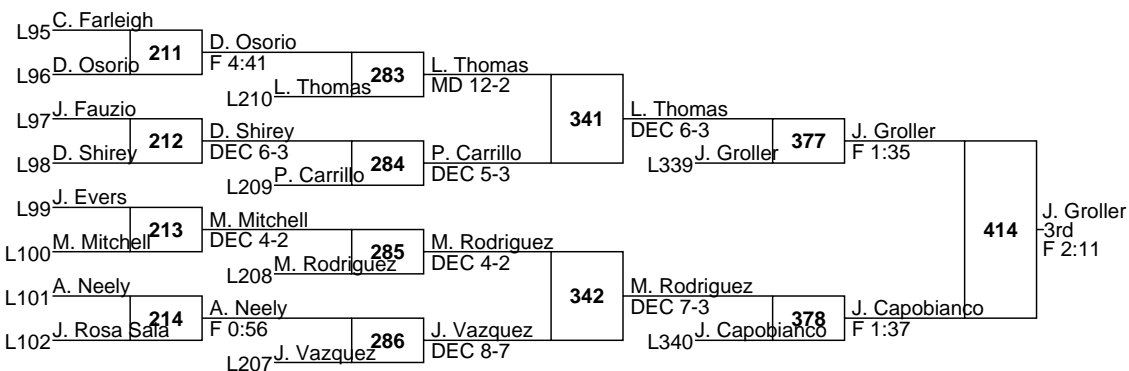

2020 PIAA District XI AAA

AAA

160

1 Herceg, Conner 12 Nazareth [33-4]		87	C. Herceg TF 23-6 4:00	199	C. Herceg TF 19-4 4:42	335	C. Herceg TF 18-2 3:55	413
17 Carter, Connor 11 Emmaus [3-3]	12	C. Carter F 2:53						
9 DeNave, Nick 12 So Lehigh [15-7]		88	C. Reid DEC 11-5					
8 Reid, Christian 10 Liberty [23-12]		89	K. Clark DEC 5-2	200	J. Jiminez DEC 8-4	336	T. Roland DEC 6-1	411
5 Clark, Kai 12 Whitehall [23-6]	12	Jurado, Christopher 10 Freedom [20-12]						
13 Williams, Jordan 11 Easton [8-14]		90	J. Jiminez TF 17-1 3:05					
4 Jiminez, Jamir 11 Beth Catholic [15-10]		91	A. Womack F 1:52	201	A. Womack DEC 7-3	336	T. Roland DEC 6-1	413
3 Womack, Alexander 12 Pleasant Valley [23-2]	13	Shappell, Bryce 10 Pottsville [1-1]	J. Ortman F 3:50					
11 Garcia, Xavier 12 Dieruff [18-9]		92	J. Reto DEC 7-2					
6 Reto, Jared 11 Bangor [19-7]		93	D. Hogan DEC 11-4	202	T. Roland F 3:15	336	T. Roland DEC 6-1	413
7 Lewis, Ceasar 12 PM West [8-6]	10	Hogan, Dylan 11 ES North [20-7]						
15 Miller, Austin 12 ES South [7-16]		94	T. Roland F 0:13					
18 Sattamini, Leo 12 Stroudsburg [3-3]		14	L. Sattamini F 1:59					
2 Roland, Traisach 12 Northampton [26-10]								

L87 C. Carter	203	C. Carter	D. Hogan	279	F 4:20	337
L88 N. DeNave		DEC 12-7				
L89 C. Jurado	204	J. Williams	J. Reto	280	F 4:20	375
L90 J. Williams		DEC 4-2	J. Reto		F 2:33	
L91 J. Ortman	205	J. Ortman	J. Jiminez	376	F 2:21	411
L92 X. Garcia		DEC 11-6	J. Ortman		3rd DEC 5-1	
L93 C. Lewis	206	C. Lewis	C. Reid	282	DEC 7-3	338
L94 L. Sattamini		F 4:36	C. Reid		F 2:47	
		L199	A. Womack	276	F 2:21	

L375 J. Reto	412	J. Reto
F 2:33		5th
L376 A. Womack		F 2:00
F 2:21		

2020 PIAA District XI AAA

AAA

170