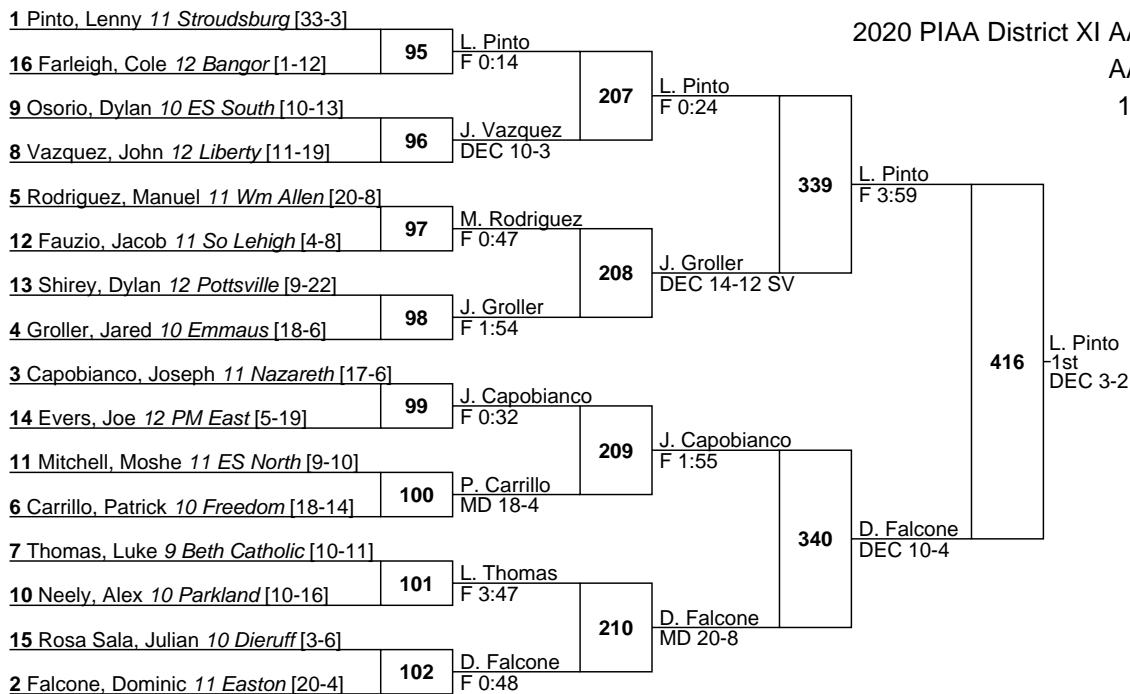

2020 PIAA District XI AAA

AAA

160

1 Herceg, Conner 12 Nazareth [33-4]		87	C. Herceg TF 23-6 4:00	199	C. Herceg TF 19-4 4:42	335	C. Herceg TF 18-2 3:55	413
17 Carter, Connor 11 Emmaus [3-3]	12	C. Carter F 2:53						
9 DeNave, Nick 12 So Lehigh [15-7]		88	C. Reid DEC 11-5					
8 Reid, Christian 10 Liberty [23-12]		89	K. Clark DEC 5-2	200	J. Jiminez DEC 8-4	336	T. Roland DEC 6-1	411
5 Clark, Kai 12 Whitehall [23-6]	12	Jurado, Christopher 10 Freedom [20-12]						
13 Williams, Jordan 11 Easton [8-14]		90	J. Jiminez TF 17-1 3:05					
4 Jiminez, Jamir 11 Beth Catholic [15-10]		91	A. Womack F 1:52	201	A. Womack DEC 7-3	336	T. Roland DEC 6-1	413
3 Womack, Alexander 12 Pleasant Valley [23-2]	13	Shappell, Bryce 10 Pottsville [1-1]	J. Ortman F 3:50					
11 Garcia, Xavier 12 Dieruff [18-9]		92	J. Reto DEC 7-2					
6 Reto, Jared 11 Bangor [19-7]		93	D. Hogan DEC 11-4	202	T. Roland F 3:15	336	T. Roland DEC 6-1	413
7 Lewis, Ceasar 12 PM West [8-6]	10	Hogan, Dylan 11 ES North [20-7]						
15 Miller, Austin 12 ES South [7-16]		94	T. Roland F 0:13					
18 Sattamini, Leo 12 Stroudsburg [3-3]		14	L. Sattamini F 1:59					
2 Roland, Traisach 12 Northampton [26-10]								

L87 C. Carter	203	C. Carter	D. Hogan	279	F 4:20	337
L88 N. DeNave		DEC 12-7				
L89 C. Jurado	204	J. Williams	J. Reto	280	F 4:20	375
L90 J. Williams		DEC 4-2	J. Reto		F 2:33	
L91 J. Ortman	205	J. Ortman	J. Jiminez	376	F 2:21	411
L92 X. Garcia		DEC 11-6	J. Ortman		3rd DEC 5-1	
L93 C. Lewis	206	C. Lewis	C. Reid	282	DEC 7-3	338
L94 L. Sattamini		F 4:36	C. Reid		F 2:47	
		L199	A. Womack	276	F 2:21	

L375 J. Reto	412	J. Reto
F 2:33		5th
L376 A. Womack		F 2:00
F 2:21		

2020 PIAA District XI AAA

AAA

170